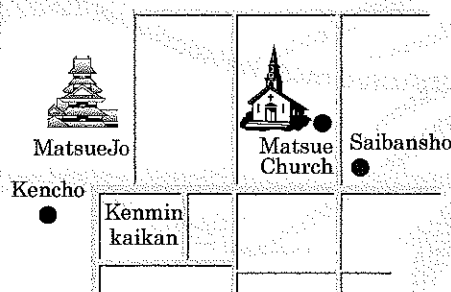

**Yonago Cath. Church**

YONAGO SHI  
 HIGASHI KURAYOSHI-CHO 76  
 Tel(0859)22-6340

About 300 meters west of  
 Takashimaya

**Matue Cath. Church**

MATUE SHI  
 HORO-MACHI 47  
 Tel(0852)21-4694

About 5 min. walk northeast from  
 Kenminkaikan

**Izumo Cath. Church**

IZUMO SHI  
 IMAICHI-CHO 284-2  
 Tel(0853)21-2343

About 2 min. walk east from JUSCO

**Everyone is welcome ! Todos Sois bienvenida !**