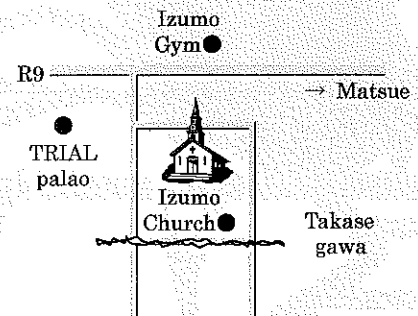

**Yonago Cath. Church**

YONAGO SHI  
 HIGASHI KURAYOSHI-CHO 76  
 Tel(0859)22-6340

About 300 meters west of  
 Takashimaya

**Matue Cath. Church**

MATUE SHI  
 HORO-MACHI 47  
 Tel(0852)21-4694

About 5 min. walk northeast from  
 Kenminkaikan

**Izumo Cath. Church**

IZUMO SHI  
 IMAICHI-CHO 284-2  
 Tel(0853)21-2343

About 2 min. walk east from JUSCO

**Everyone is welcome ! Todos Sois bienvenida !**